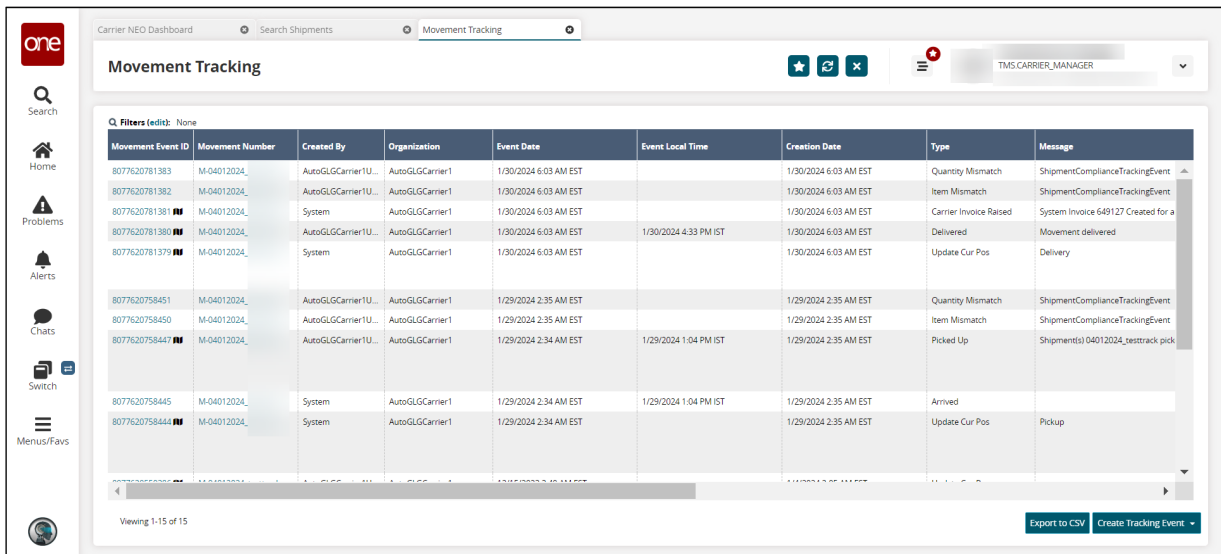

Screens in the NEO UI displaying tracking events for a movement or shipment can be accessed in three different ways. The instructions below describe how to view movement tracking events, but the same process is used to view shipment tracking events. The different methods start the same, so this step is written below and the three methods follow.

- Search for a movement using the Global search in the left navigation panel, or click one of the menu paths below based on your requirements.
  - a. Click **Menus/Favs > Transportation > Search Shipments**.
    The Search Shipments screen displays.
  - b. Click **Menus/Favs > Transportation > (Tendered, Confirmed, Pick Ready, Intransit, Delivery Ready, or Delivered)**.
    The selected shipment state screen displays.
  - c. Click **Menus/Favs > Transportation > Non-Controlled Shipments**.
    The Non-Controlled Shipments screen displays.

Complete the following steps to view tracking events from the Search Shipments or Non-Controlled Shipments screens using the Actions menu:

1. Check the box for one movement/shipment from one of the screens mentioned above. (You cannot view tracking events for more than one movement/shipment at the same time.)
2. Click **Actions > Movement Tracking**.
  The Movement Tracking screen displays.

Complete the following steps to view movement tracking events from the Search Shipments or Non-Controlled Shipments screens using the contextual menu (blue triangle):

1. Click the contextual menu arrow (blue triangle) in the cell for a movement.
  A menu displays.